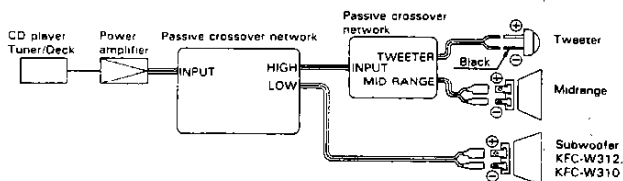

KFC-W312 SERVICE MANUAL

KENWOOD

©1991-5 PRINTED IN JAPAN
B51-632-00(T) 375

EXTERNAL VIEW

Unit: mm (inch)

SYSTEM CONNECTIONS

With this unit, the speaker wires are not supplied. Obtain the audio speaker wires with the required length. To connect the speaker wires to the unit, terminate the cords with female spade connectors.

Example

PARTS LIST

★ New parts
Parts without **Parts No.** are not supplied.
Les articles non mentionnés dans le **Parts No.** ne sont pas fournis.
Teile ohne **Parts No.** werden nicht geliefert.

Ref No.	New Parts	Parts No.	Description
	★	B46-0100-20	WARRANTY CARD
		B61-0453-00	INSTRUCTION MANUAL
		N99-1143-08	SCREW SET
	★	T10-0523-08	SPEAKER

SPECIFICATIONS

Note:
KENWOOD follows a policy of continuous advancements in development. For this reason specifications may be changed without notice.

■ KFC-W312	
Subwoofer300 mm (12") Cone Type
Nominal Impedance4 ohms
Peak Input Power300 watts
Rated Input Power100 watts
Sensitivity89 dB/watt at 1 m
Free Air Resonance25 Hz
Frequency Response25 to 2,000 Hz
Recommended Crossover	
Frequency80 to 100 Hz
Dimensions	
Diameter301.5 mm (11-7/8")
Height10.2 mm (3/8")
Depth119.6 mm (4-3/4")
Net Weight3.75 kg (8-1/4 lbs)
Supplied Parts	
Screws
ø 4 - 25 mm (3/16" dia. - 1") x 8
Washers ø 4 (3/16" dia.) x 8
Clip nuts ø 4 (3/16" dia.) x 8