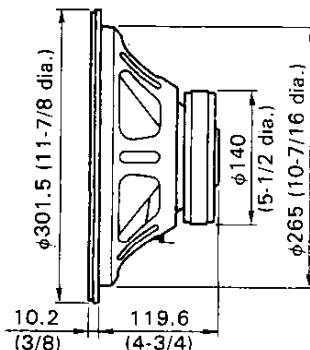

KFC-W312 SERVICE MANUAL

KENWOOD

©1991-5 PRINTED IN JAPAN
B51-632-00(T) 375

EXTERNAL VIEW

Unit: mm (inch)

SYSTEM CONNECTIONS

With this unit, the speaker wires are not supplied. Obtain the audio speaker wires with the required length. To connect the speaker wires to the unit, terminate the cords with female spade connectors.

Example

PARTS LIST

★ New parts
Parts without **Parts No.** are not supplied.
Les articles non mentionnés dans le **Parts No.** ne sont pas fournis.
Teile ohne **Parts No.** werden nicht geliefert.

Ref No.	New Parts	Parts No.	Description
	★	B46-0100-20	WARRANTY CARD
		B61-0453-00	INSTRUCTION MANUAL
		N99-1143-08	SCREW SET
	★	T10-0523-08	SPEAKER

SPECIFICATIONS

Note:
KENWOOD follows a policy of continuous advancements in development. For this reason specifications may be changed without notice.

■ KFC-W312	
Subwoofer300 mm (12") Cone Type
Nominal Impedance4 ohms
Peak Input Power300 watts
Rated Input Power100 watts
Sensitivity89 dB/watt at 1 m
Free Air Resonance25 Hz
Frequency Response25 to 2,000 Hz
Recommended Crossover	
Frequency80 to 100 Hz
Dimensions	
Diameter301.5 mm (11-7/8")
Height10.2 mm (3/8")
Depth119.6 mm (4-3/4")
Net Weight3.75 kg (8-1/4 lbs)
Supplied Parts	
Screws
ø 4 - 25 mm (3/16" dia. - 1") x 8
Washers ø 4 (3/16" dia.) x 8
Clip nuts ø 4 (3/16" dia.) x 8